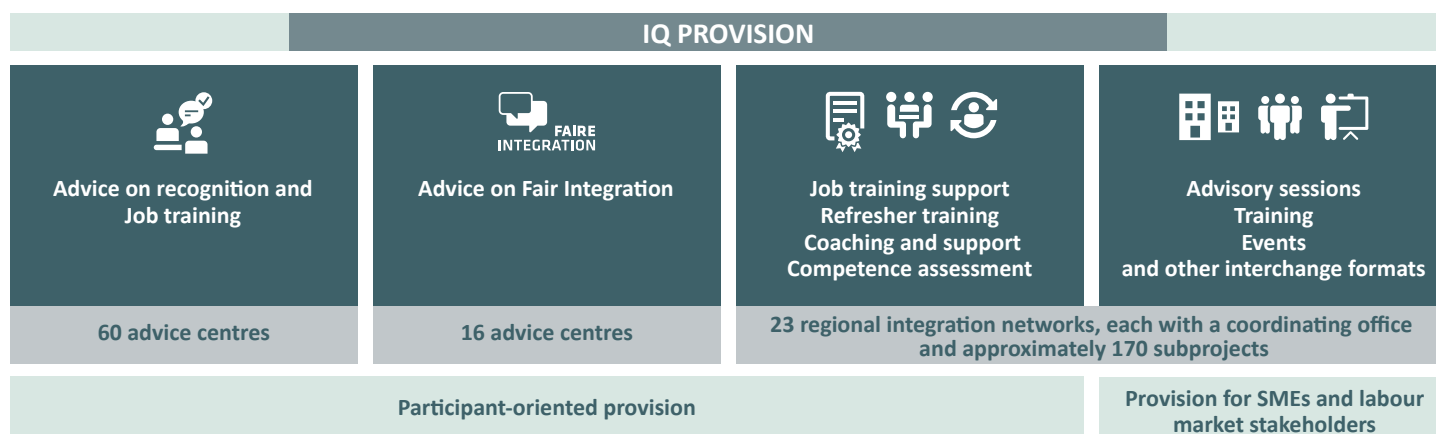

Network IQ in ESF Plus

The Network IQ – Integration through Qualification serves to improve the long-term integration of foreign adults into the labour market in a manner appropriate to the individual’s level of education. Following its success in the 2014 to 2020 ESF funding period and in light of the increasing professional matching problems on the labour market, the programme will be further developed as part of the 2021 to 2027 ESF Plus funding period. The programme builds on the results achieved so far and develops new concepts and solutions aimed at strengthening skilled worker acquisition and retention in Germany. IQ is funded by the Federal Ministry of Labour and Social Affairs (BMAS) and the European Union via the ESF Plus in two funding rounds – 2023 to 2025 and 2026 to 2028 – and is managed by the German Federal Office for Migration and Refugees (BAMF). Funding to the tune of 210 million euros for approximately 270 subprojects around the country is available in the 2023 to 2025 funding round. Partners in implementing the programme are the German Federal Ministry of Education and Research (BMBF) and the Federal Employment Agency (BA).

© iStock.com/VICTOR-

IQ GOALS AND IMPLEMENTATION

- Long-term integration into the labour market of people with a foreign background living in Germany
- Support in the form of advice and job training during the process of recognition of formal qualifications obtained abroad
- Competence assessment procedure to make non-formal and informal skills visible and usable
- Protection from exploitation and disadvantage in employment and overcoming precarious employment conditions
- Skilled worker acquisition and retention by means of dismantling structural obstacles and the long-term uptake of employment appropriate to one’s level of education
- Virtual further development of advisory services and qualification measures (such as through advice via social media)